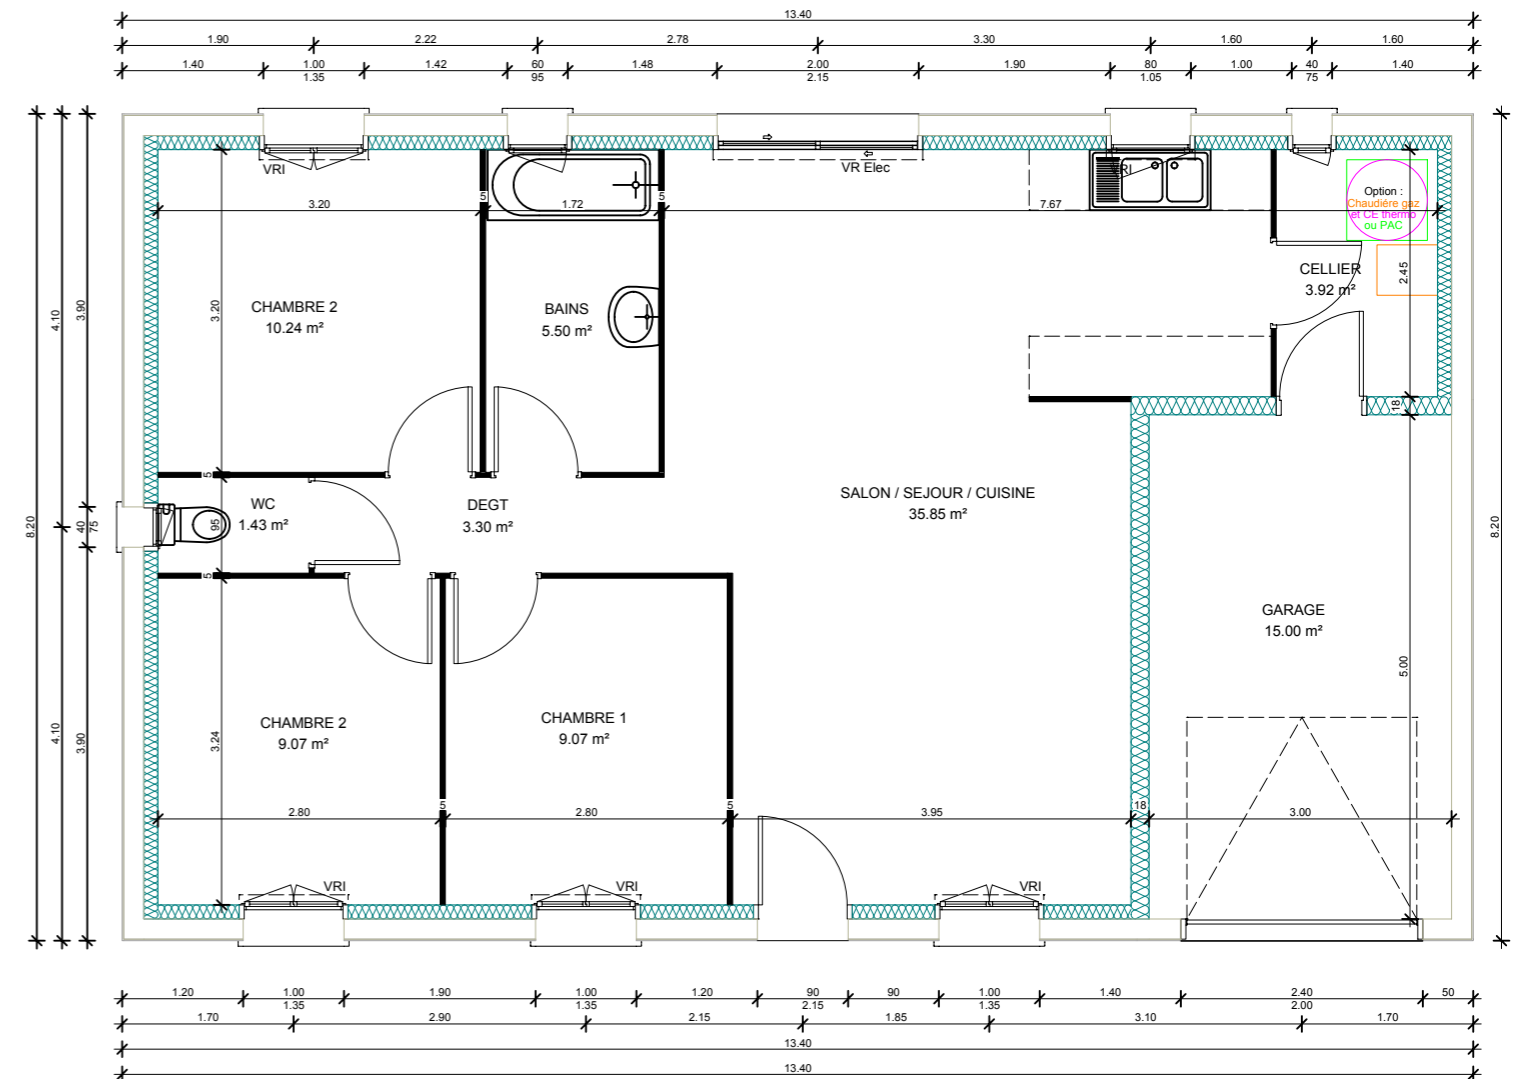

primaciel

- Version 1 - Combles Perdus de base
- Version 1 - Pack confort  
(Cloison distribution 72 mm - Réduction Surface Habitable)

- Version 2 - Combles Perdus de base
- Version 1 - Pack confort  
(Cloison distribution 72 mm - Réduction Surface Habitable)

## OPTION COMBLES AMENAGEABLES - 2 appuis pente 40°

Version 1

Version 2

Version 1  Version 1 - Pack confort  
(Cloison distribution 72 mm - Réduction Surface Habitable)

Version 2  Version 2 - Pack confort  
(Cloison distribution 72 mm - Réduction Surface Habitable)