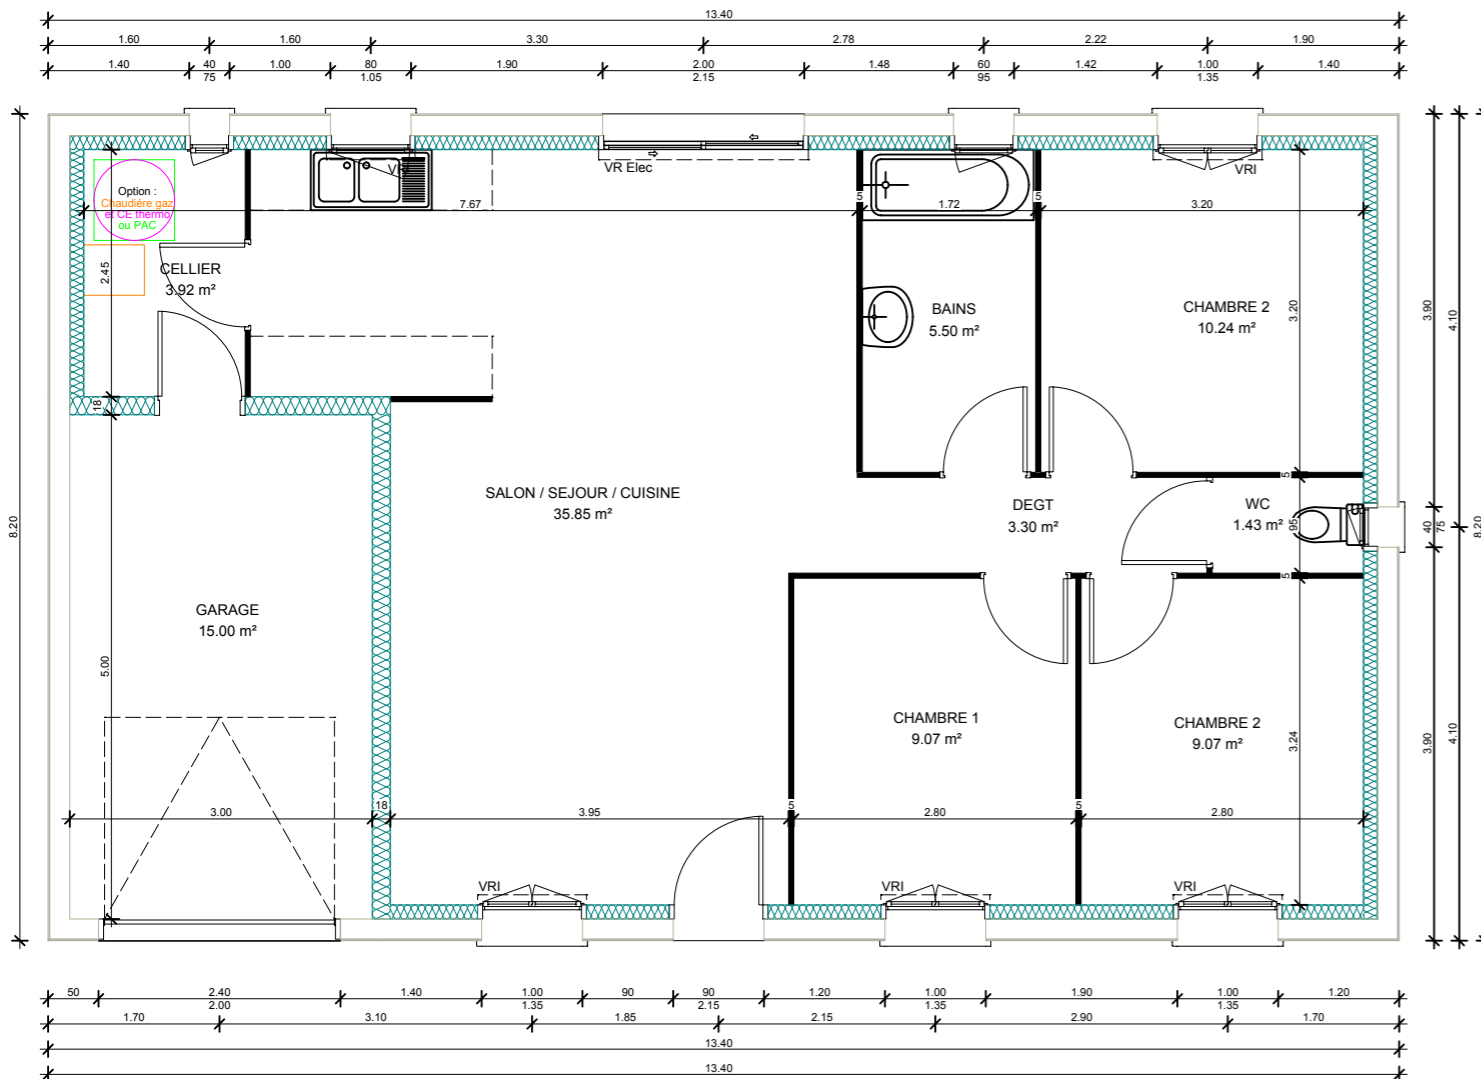

primaciel

- Version 1 - Combles Perdus de base
- Version 1 - Pack confort  
(Cloison distribution 72 mm - Réduction Surface Habitable)

- Version 2 - Combles Perdus de base
- Version 1 - Pack confort  
(Cloison distribution 72 mm - Réduction Surface Habitable)

## OPTION COMBLES AMENAGEABLES - 2 appuis pente 40°

Version 1

Version 2

Version 1  Version 1 - Pack confort  
(Cloison distribution 72 mm - Réduction Surface Habitable)

Version 2  Version 2 - Pack confort  
(Cloison distribution 72 mm - Réduction Surface Habitable)