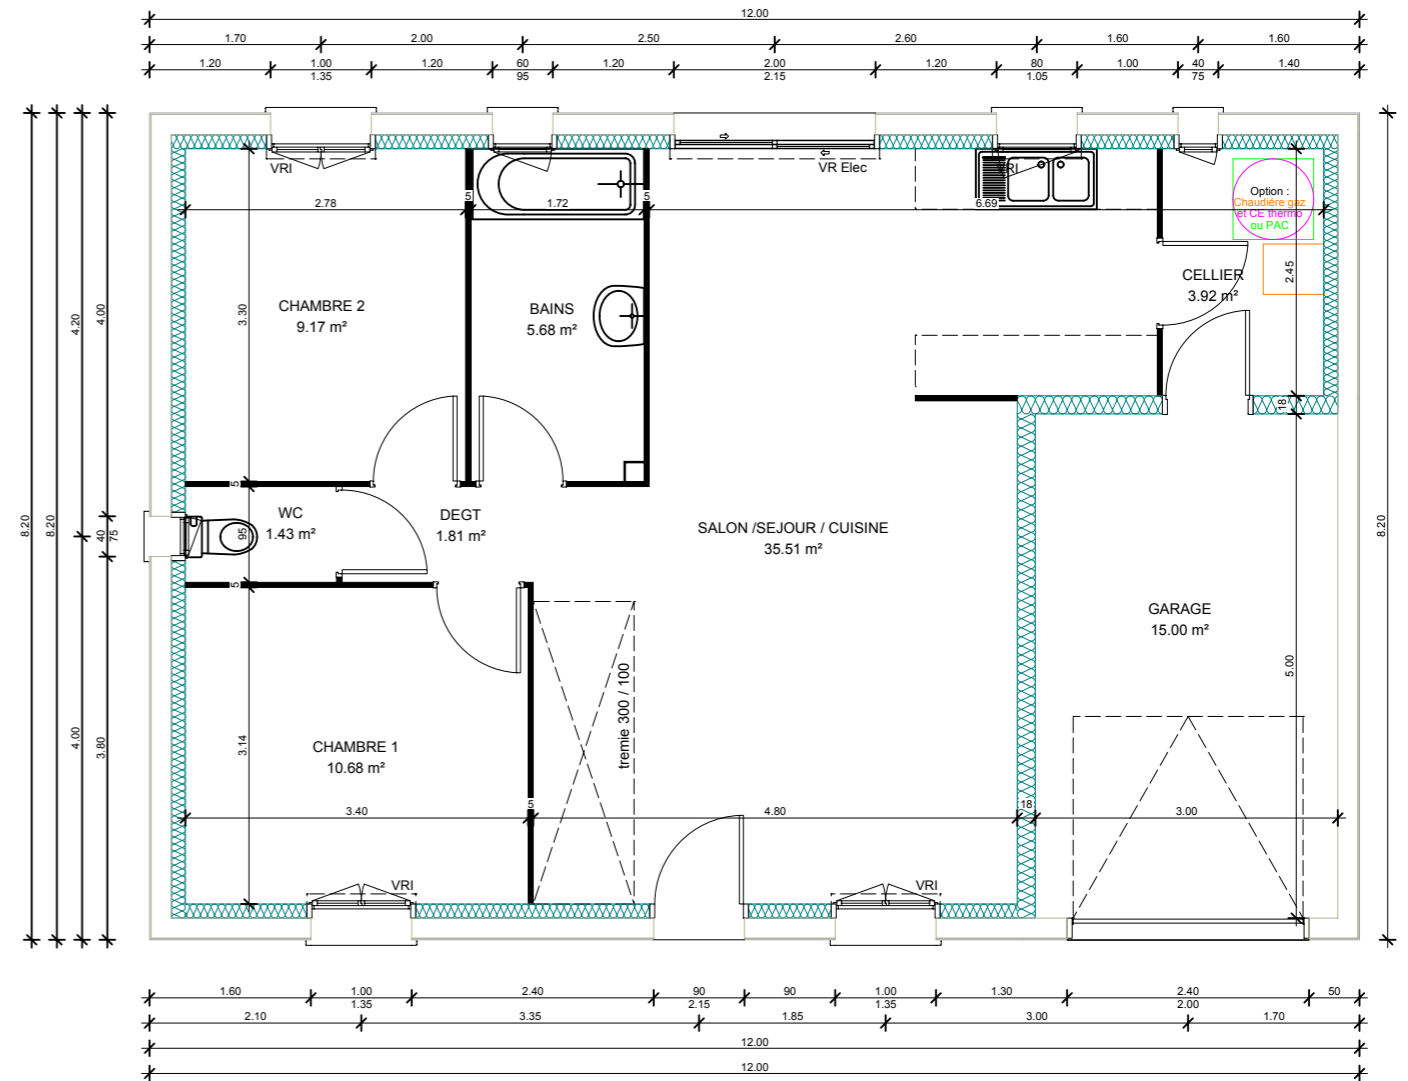

primaciel

- Version 1 - Combles Perdus de base
- Version 1 - Pack confort  
(Cloison distribution 72 mm - Réduction Surface Habitable)

- Version 2 - Combles Perdus de base
- Version 1 - Pack confort  
(Cloison distribution 72 mm - Réduction Surface Habitable)

## OPTION COMBLES AMENAGEABLES - 2 appuis pente 40°

Version 1

Version 2

Version 1  Version 1 - Pack confort  
(Cloison distribution 72 mm - Réduction Surface Habitable)

Version 2  Version 2 - Pack confort  
(Cloison distribution 72 mm - Réduction Surface Habitable)