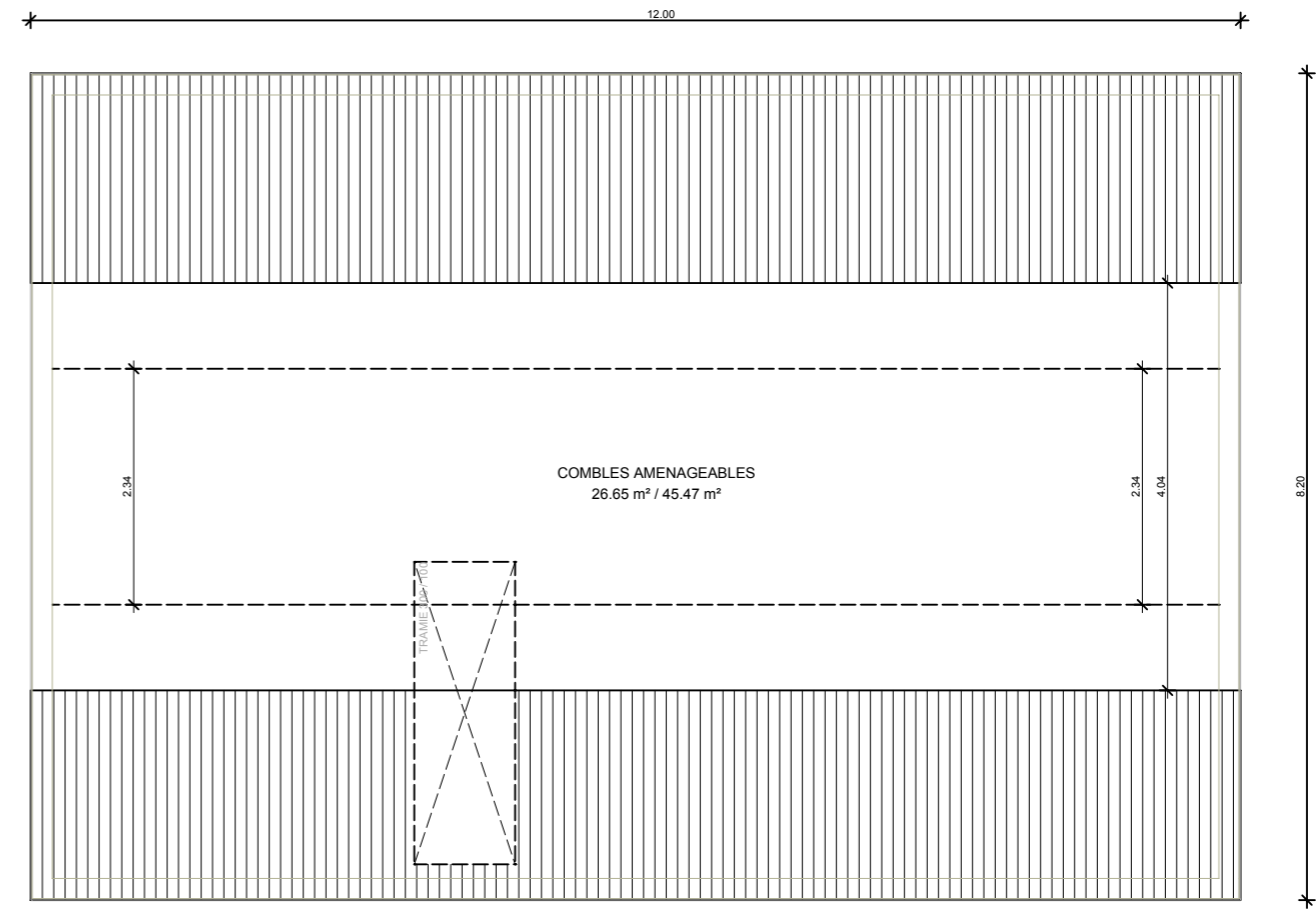

primaciel

- Version 1 - Combles Perdus de base
- Version 1 - Pack confort  
(Cloison distribution 72 mm - Réduction Surface Habitable)

- Version 2 - Combles Perdus de base
- Version 1 - Pack confort  
(Cloison distribution 72 mm - Réduction Surface Habitable)

## OPTION COMBLES AMENAGEABLES - 2 appuis pente 40°

Version 1

Version 2

Version 1  Version 1 - Pack confort  
(Cloison distribution 72 mm - Réduction Surface Habitable)

Version 2  Version 2 - Pack confort  
(Cloison distribution 72 mm - Réduction Surface Habitable)