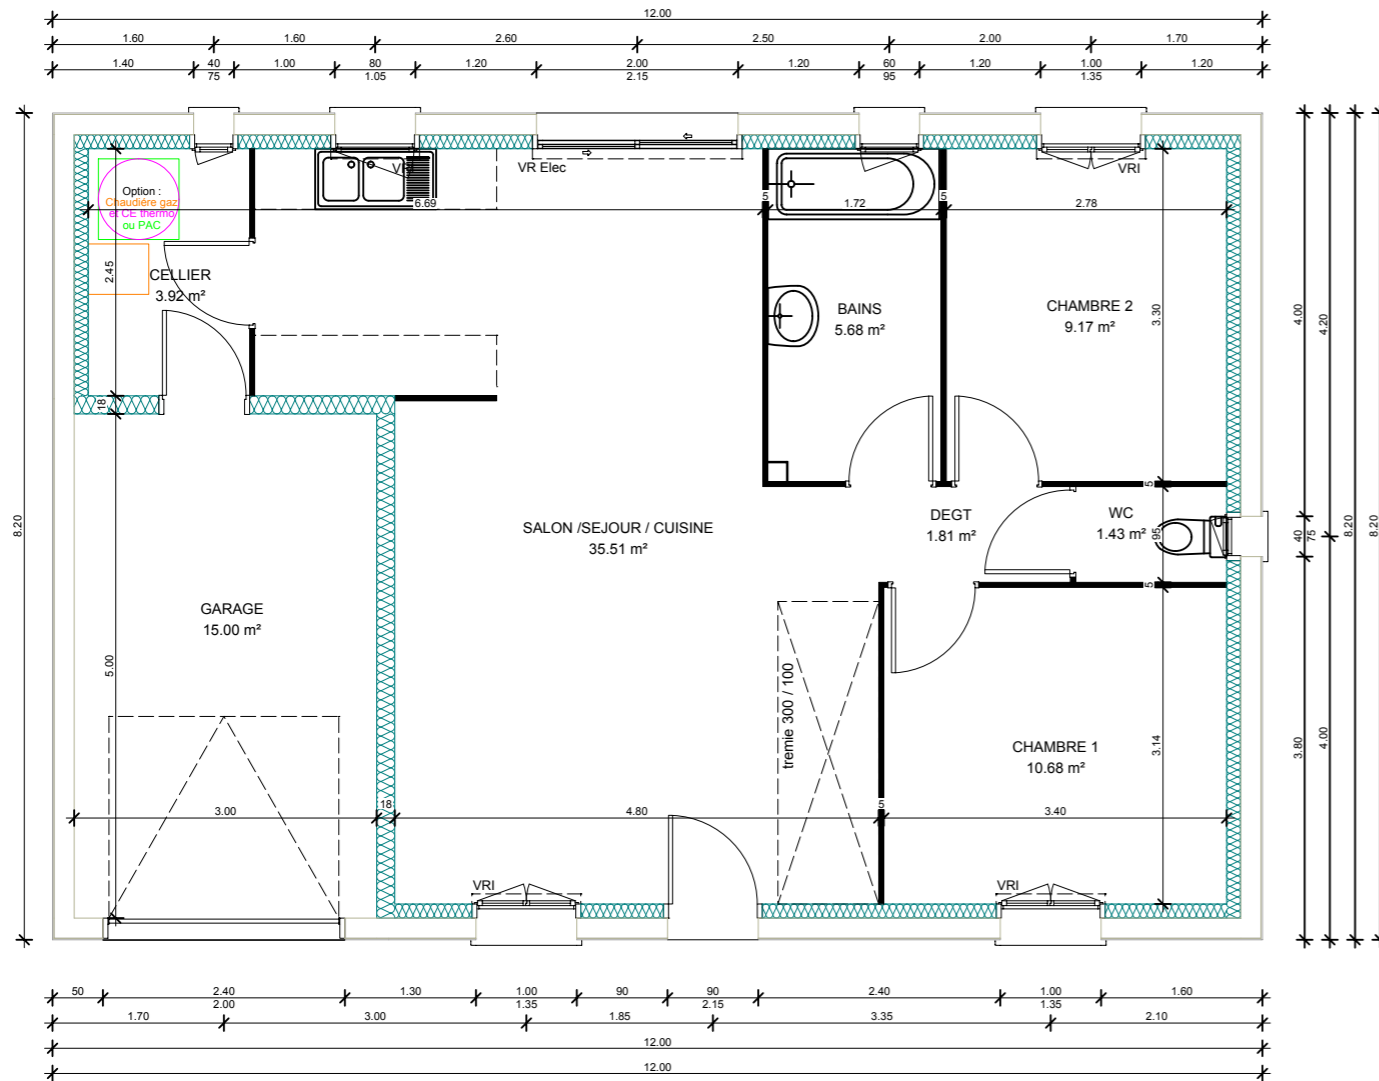

primaciel

- Version 1 - Combles Perdus de base
- Version 1 - Pack confort  
(Cloison distribution 72 mm - Réduction Surface Habitable)

- Version 2 - Combles Perdus de base
- Version 1 - Pack confort  
(Cloison distribution 72 mm - Réduction Surface Habitable)

## OPTION COMBLES AMENAGEABLES - 2 appuis pente 40°

Version 1

Version 2

Version 1  Version 1 - Pack confort  
(Cloison distribution 72 mm - Réduction Surface Habitable)

Version 2  Version 2 - Pack confort  
(Cloison distribution 72 mm - Réduction Surface Habitable)