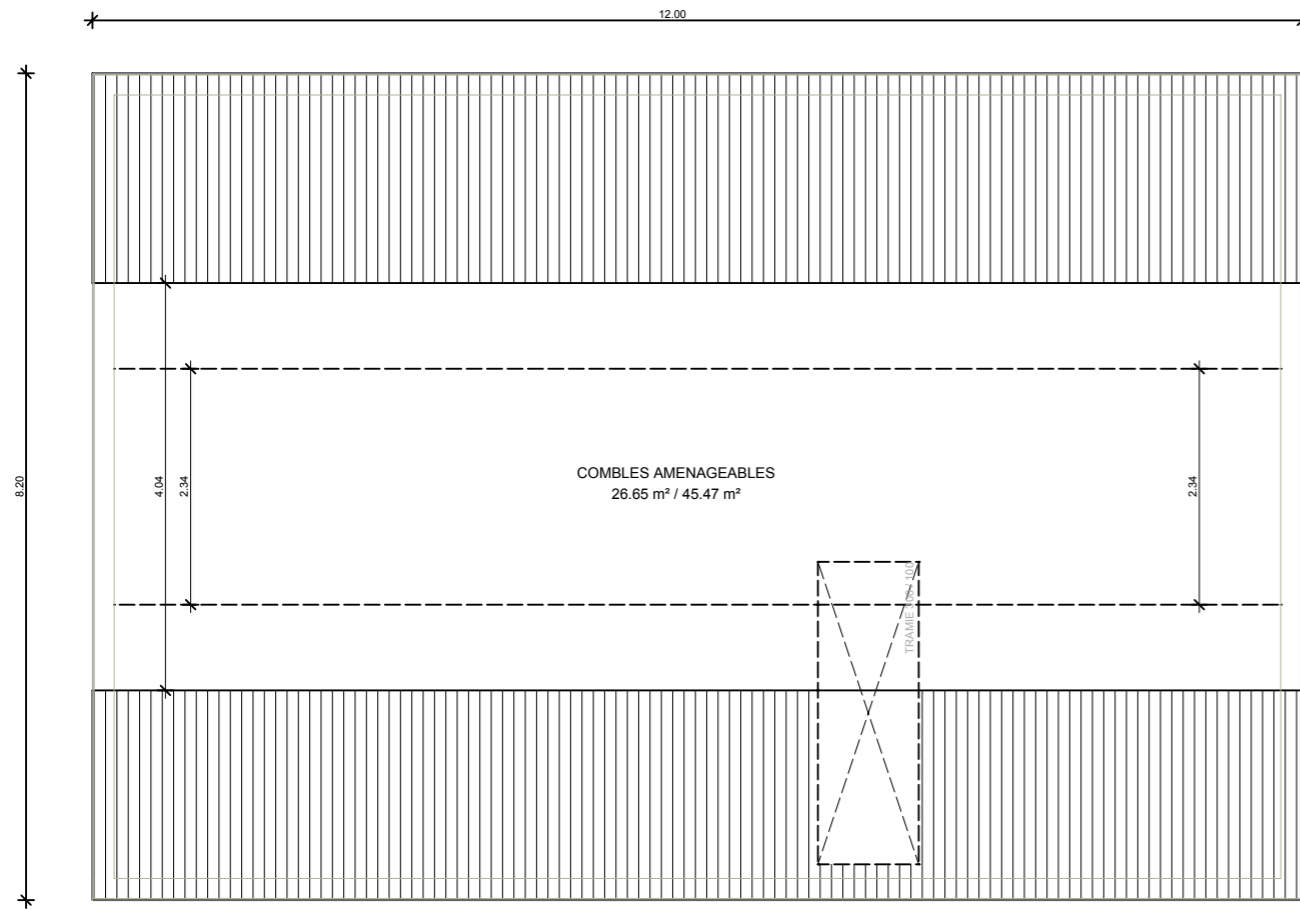

primaciel

- Version 1 - Combles Perdus de base
- Version 1 - Pack confort  
(Cloison distribution 72 mm - Réduction Surface Habitable)

- Version 2 - Combles Perdus de base
- Version 1 - Pack confort  
(Cloison distribution 72 mm - Réduction Surface Habitable)

## OPTION COMBLES AMENAGEABLES - 2 appuis pente 40°

Version 1

Version 2

Version 1  Version 1 - Pack confort  
(Cloison distribution 72 mm - Réduction Surface Habitable)

Version 2  Version 2 - Pack confort  
(Cloison distribution 72 mm - Réduction Surface Habitable)